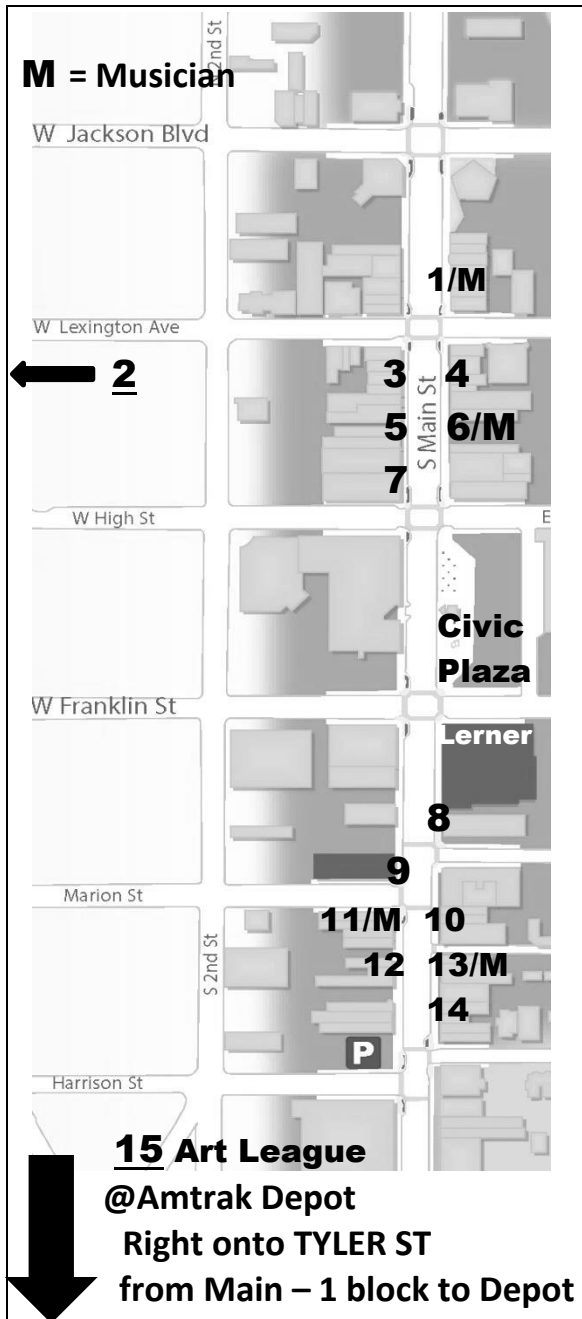

March 14 ARTWALK MAP • Second Wednesdays • Next = April 11

| # | Artist | Medium/ Type | Business | Address |
|-----------|-------------------------|--------------------------|---------------------|---------------|
| 1 | Robin Reed | Jewelry | Our Place on Main | 126 S. Main |
| M | Megan Happel | Singer/songwriter | Our Place on Main | 126 S. Main |
| 2 | Kenton Yoder | Painting | Ctr. Comm. Justice | 121 S. 3rd St |
| 3 | Lea Goldman | Painter | Arts on Main | 205 S. Main |
| 4 | Orion Blaha | Metal sculpture | Juxtapose | 208 S. Main |
| 5 | Tracy Brown | Painter/ Photog | Secret Door Games | 215 S. Main |
| M | Paul Decker | Keyboard | The Black Crow | 224 S. Main |
| 6 | Benita Joldersman | Ceramics | The Black Crow | 224 S. Main |
| 7 | Cindy Cooper | Ceramics | Ed. Jones Financial | 227 S. Main |
| 8 | Lauren Morales | Jewelry | Chamber Commerce | 418 S. Main |
| 9 | Youth Art Month | Central/ Memorial H.S. | Midwest Museum | 429 S. Main |
| 10 | Linda Garvey | Painting | Rhonda's Cake Ctg. | 500 S. Main |
| 11 | Peter Fauver | Ceramics | Matzke Florist | 501 S. Main |
| M | Wilfred Dean | Acoustic Guitar | Matzke Florist | 501 S Main |
| 12 | Several Artists | Various | n. wirt gallery | 503 S. Main |
| 13 | Stephen Lewis | Photography | Servants Heart | 516 S. Main |
| M | Keagle & Kilgren | Guitars/ Vocals | Servants Heart | 516 S. Main |
| 14 | Fun (temporary) tattoos | For kids & adults | Christian Hub | 522 S. Main |
| 15 | 2018 EAL Student Show | & Open Studio | Elkhart Art League | 131 Tyler St |

“Mixed Greens” = Our March theme. Check out Irish-themed books at The Bookworm, imaginative green salads at The Vine, Artisan, 523 Tap & Grill & New Paradigm. Sneak peak: Bella Boutique opens April 1 adjacent The Black Crow. **April 11** will feature Elkhart Comm. Schools K-12.