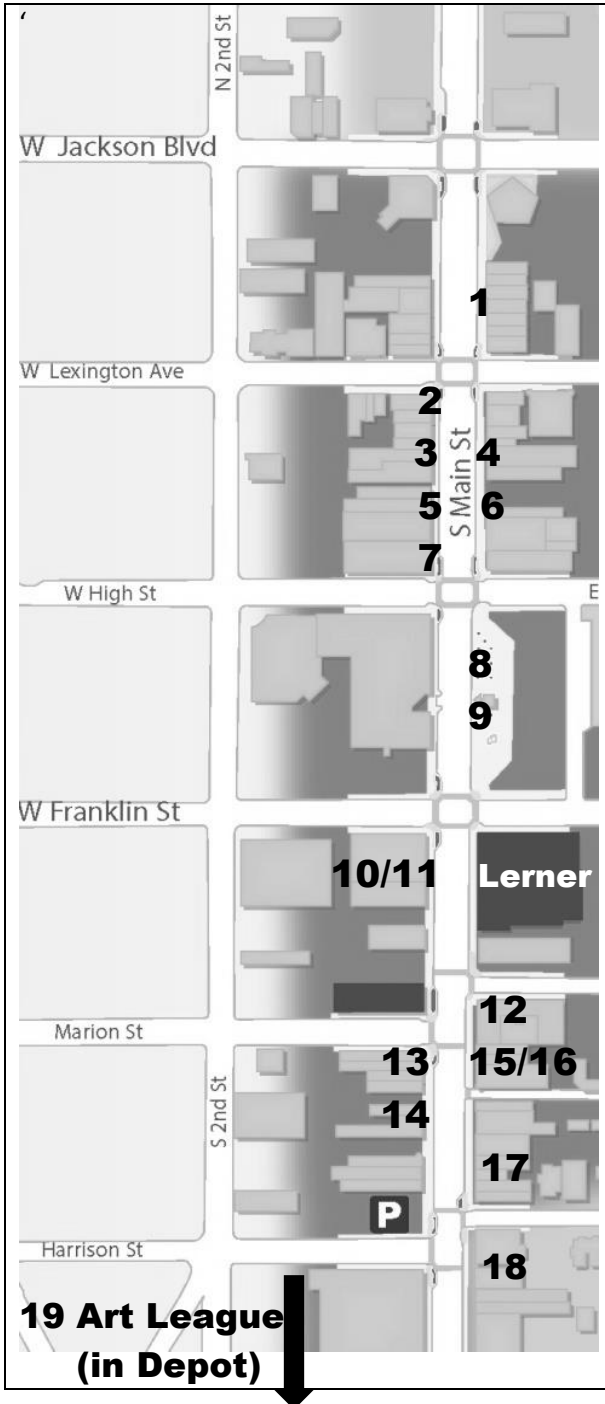

MAY 10 ARTWALK MAP

• Want to participate as an Artist this summer? Go to: www.elkhartartwalk.com

#	Artist	Medium	Business	Address
1	Kristen Braun	Painting	Our Place on Main	126 S. Main
2	Jude Phillips	Pastels	Bethza	201 S. Main
3	Kimberly DeNolf	Oils	Arts on Main	205 S. Main
4	Patricia Goodman	Oils	Juxtapose	208 S. Main
5	David Tunstall	Acrylics/ Sculpture	Secret Door Games	215 S. Main
6	Jonathan Learman	Photography	The Black Crow	224 S. Main
7	Kim Sovine	Acrylics	Edward Jones	227 S. Main
8	Joe Chomyn	Ceramics	CIVIC PLAZA	300 S. Main
9	Gail Bowsher	Metal sculpture	CIVIC PLAZA	300 S. Main
10	Jill Heavener	Oils	Wine & Canvas	409 S. Main
11	Diane Overmyer	Oils	Wine & Canvas	409 S. Main
12	Robin Reed	Beaded jewelry	Rhonda's	500 S. Main
13	Joan Spohrer	Watercolor	Matzke Florist	501 S Main
14	Wendy Coleman	Painting	n. wirt gallery	503 S. Main
15	Vinny Winieckie	Painting/ Drawing	Servant's Heart	516 S. Main
16	Kenton Yoder	Abstract acrylic	Servant's Heart	516 S. Main
17	June Dickerson	Painting	Christian Hub	522 S. Main
18	Valerie Seegers	Painting/ Drawing	Whisler & Lavery	600 S. Main
19	EAL Students	Various	Elkhart Art League	131 Tyler St